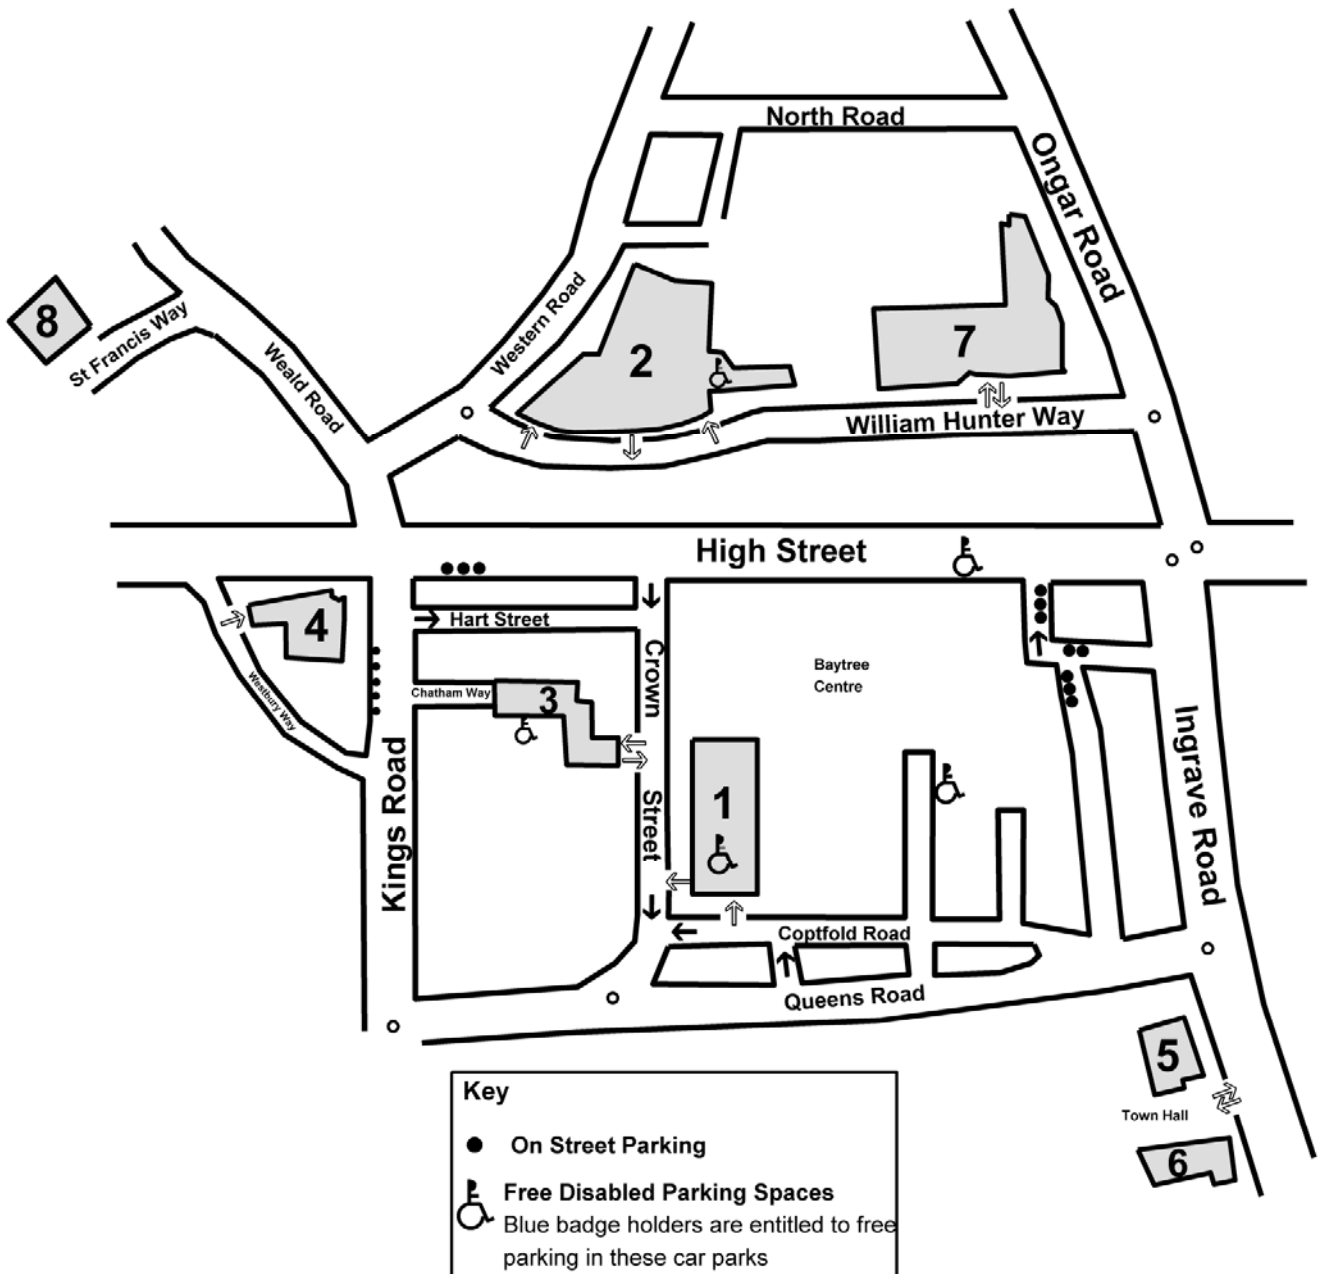

Parking in Brentwood

1 Multi Storey Car Park 555 Spaces 44 disabled	5 & 6 Town Hall 163 Spaces (Sat & Sun only)
2 William Hunter Way 379 Spaces + 28 disabled	7 Sainsbury car park (privately run)
3 Chatham Way 122 Spaces 3 disabled	8 Sir Francis Way 20 Spaces (Season Ticket only)
4 Westbury Road 97 Spaces (Season Ticket only)	